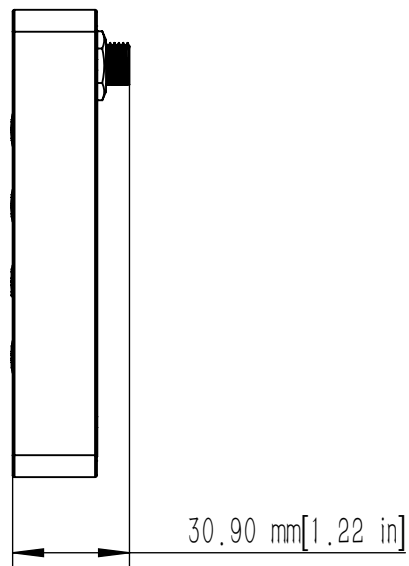

			
Side Mount Control			
Scale	1:2.5	Version	V1.0

			
Display Screen			
Scale	1:2	Version	V1.0