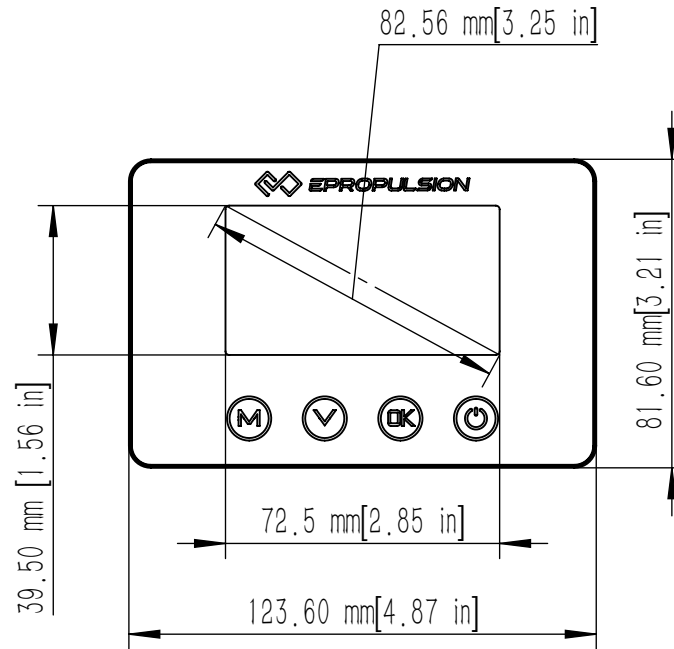

			
Side Mount Control			
Scale	1:2.5	Version	V1.0

			
Display Screen			
Scale	1:2	Version	V1.0