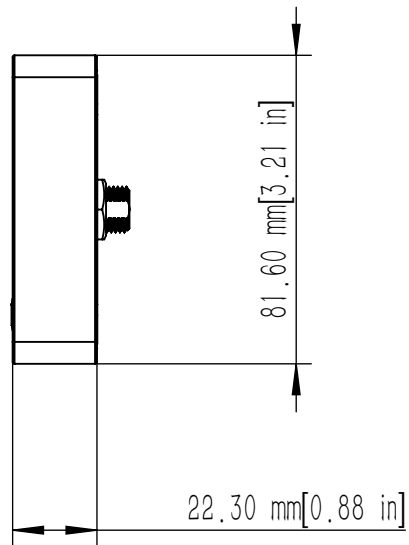

			
Side Mount Control			
Scale	1:2.5	Version	V1.0

			
Display Screen			
Scale	1:2	Version	V1.0